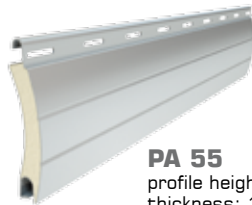

INSTALLATION

BGR / SKO-P

BGR / SK

BGR / KNB

PROFILES

Aluminium profiles filled with CFC-free foam perforated or not perforated, type:

PA 52
profile height: 52 mm
thickness: 13 mm

PA 55
profile height: 55 mm
thickness: 14 mm

PA 77
profile height: 77 mm
thickness: 18,5 mm

Aluminium extruded profiles, type:

PE 55
profile height: 55 mm
thickness: 14 mm

PE 100
profile height: 100 mm
thickness: 25 mm

Supplementary aluminium profiles: