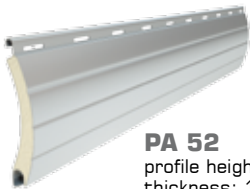

INSTALLATION

BGR / SKO-P

BGR / SK

BGR / KNB

PROFILES

Aluminium profiles filled with CFC-free foam perforated or not perforated, type:

PA 52
profile height: 52 mm
thickness: 13 mm

PA 55
profile height: 55 mm
thickness: 14 mm

PA 77
profile height: 77 mm
thickness: 18,5 mm

Aluminium extruded profiles, type:

PE 55
profile height: 55 mm
thickness: 14 mm

PE 100
profile height: 100 mm
thickness: 25 mm

Supplementary aluminium profiles: