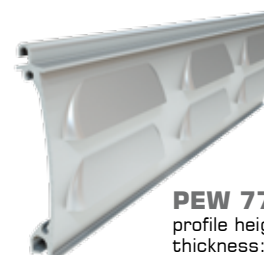

INSTALLATION

BGR / SKO-P

BGR / SK

BGR / KNB

PROFILES

Aluminium profiles filled with CFC-free foam perforated or not perforated, type:

PA 52
profile height: 52 mm
thickness: 13 mm

PA 55
profile height: 55 mm
thickness: 14 mm

PA 77
profile height: 77 mm
thickness: 18,5 mm

Aluminium extruded profiles, type:

PE 55
profile height: 55 mm
thickness: 14 mm

PE 100
profile height: 100 mm
thickness: 25 mm

Supplementary aluminium profiles:

PER 77
profile height: 77 mm
thickness: 18,5 mm

PEW 77
profile height: 77 mm
thickness: 14,5 mm

INSTALLATION

BPR / KNS

BPR / KNJ

PROFILE

Aluminium extruded profiles, type:

Supplementary aluminium profiles:

PE 100
profile height: 100 mm
thickness: 25 mm

PER 100
profile height: 100 mm
thickness: 25 mm

GARAGE DOORS SYSTEMS

PROFILES COLOUR RANGE

silver*	beige*	brown*	ivory*	black*	light grey	anthracite grey
white*	wood dark*	red*	fir green*	mahogany	ultra white	winchester
grey*	wood light*	green*	steel blue*	cherry	golden oak	wenge
gray aluminum	dark brown*	cream white*	blue*	nut	golden oak	mill finish**
	white - pearl matt*	light gray - pearl matt*	gray - pearl matt*	anthracite gray - pearl matt*	dark gray - pearl matt*	